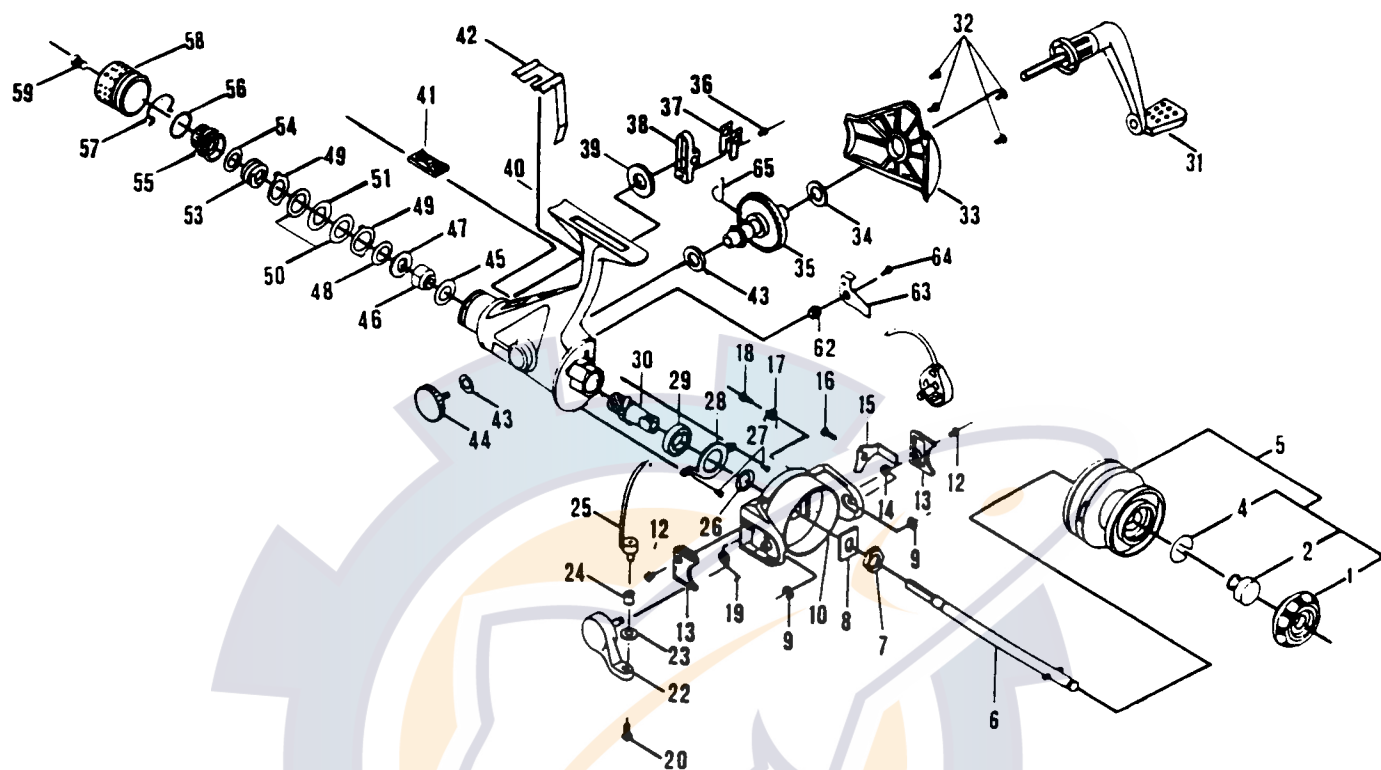

QUANTUM CS30

Key No.	Part No.	Description	Price	Key No.	Part No.	Description	Price
1	YQ032-2	Spool Cap	1.55	34	YQ157-2	Drive Gear Bushing	1.15
2	YQ402-2	Spool Release Button	1.24	35	YQ012-2	Drive Gear	3.14
4	YQ038-2	Spool Locking Spring	1.13	36	YQ081-2	Holder Screw	.62
5	YQ321-3	Spool	8.19	37	YQ059-2	Lever Wind Hold	1.13
6	Q015-3	Main Shaft	1.65	38	YQ084-2	Lever Wind Bracket	1.24
7	YQ006-2	Pickup Housing Nut	.93	39	YQ085-3	Lever Wind Gear	1.34
8	YQ105-2	Pickup Housing Washer	1.13	40	YQ001-3	Frame	8.50
9	YQ034-2	Retaining Ring	.62	41	YQ054-2	Push Button	1.24
10	YQ009-2	Pickup Housing	7.42	42	YQ068-2	Push Button Spring	1.13
12	YQ077-2	Bracket Cover Screw	.62	43	YQ157-2	Drive Gear Bushing	1.13
13	YQ087-3	Bracket Cover	1.03	44	YQ073-2	Crank Locking Screw	1.55
14	YQ203-2	Trip Lever Washer	.93	45	YQ033-2	Front Drag Washer	.93
15	YQ115-3	Trip Lever	1.03	46	YQ027-2	Drag Stem	1.13
16	YQ078-2	Trip Lever Screw	.62	47	YQ027-2	Click Ratchet	1.13
17	YQ049-3	Trip Lever Spring	.82	48	YQ029-2	Drag Washer	.93
18	YQ079-2	Trip Spring Screw	.62	49	YQ046-2	Eared Drag Washer	1.03
19	YQ022-2	Trip Spring	.93	50	YQ031-2	Drag Washer	.93
20	YQ108-2	Line Roller Screw	1.49	51	YQ030-2	Keyed Drag Washer	.93
22	YQ007-2	Bail Bracket	1.60	53	YQ029-2	Drag Spring	.93
23	YQ017-2	Line Roller Washer	1.13	54	YQ026-2	Drag Spring Washer	.93
24	YQ004-2	Line Roller	1.70	55	YQ050-2	Drag Insert	1.55
25	YQ347-3	Bail Wire	3.24	56	YQ037-3	Wire Washer	1.03
26	YQ126-2	Pinion Washer	.62	57	YQ036-2	Wire Spring	.93
27	YQ080-2	Ball Race Retainer Screw	.62	58	YQ332-2	Drag Knob	1.49
28	YQ040-2	Ball Race Retainer	1.13	59	YQ101-3	Drag Screw	1.03
29	YQ028-2	Ball Race	3.35	62	YQ102-2	N-R Pawl Washer	1.13
30	YQ011-2	Pinion	1.44	63	YQ103-3	N-R Pawl	1.13
31	YQ318-2	Crank Arm	5.46	64	YQ104-2	N-R Pawl Screw	.52
32	YQ057-2	Cover Plate Screw	1.13	65	YQ106-2	N-R Pawl Spring	.93
33	YQ023-3	Cover Plate	8.14				